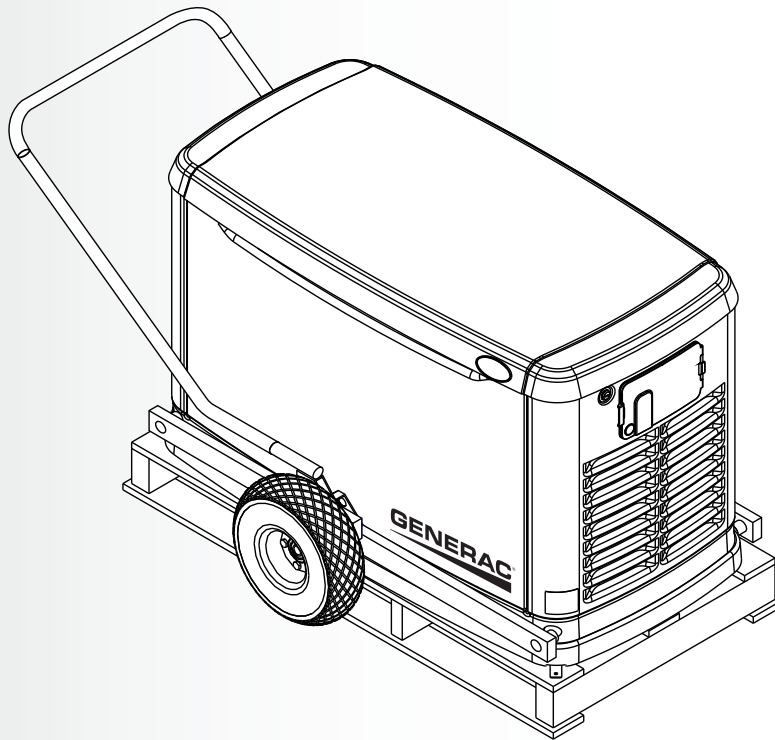

# STANDBY GENERATOR ACCESSORIES

## Generator Transport Cart

Air-cooled Generator Sets

Model 5685

### DESCRIPTION

The Generator Transport Cart is designed to allow a single individual to move and position any of the air-cooled generators without the need for additional people or equipment. By attaching the cart to the generator through the lifting holes, the generator is lifted from the pallet by leverage and is easily wheeled to the appropriate location for final setting.