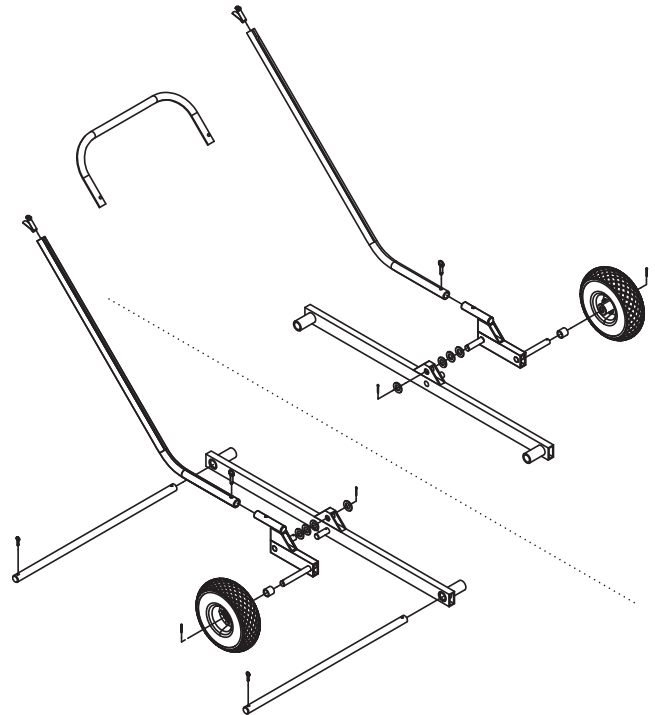

Generac Power Systems, Inc. • S45 W29290 HWY. 59, Waukesha, WI 53189 • generac.com

©2009 Generac Power Systems, Inc. All rights reserved. All specifications are subject to change without notice. Bulletin 0181760SBY/Printed in U.S.A. 03.09